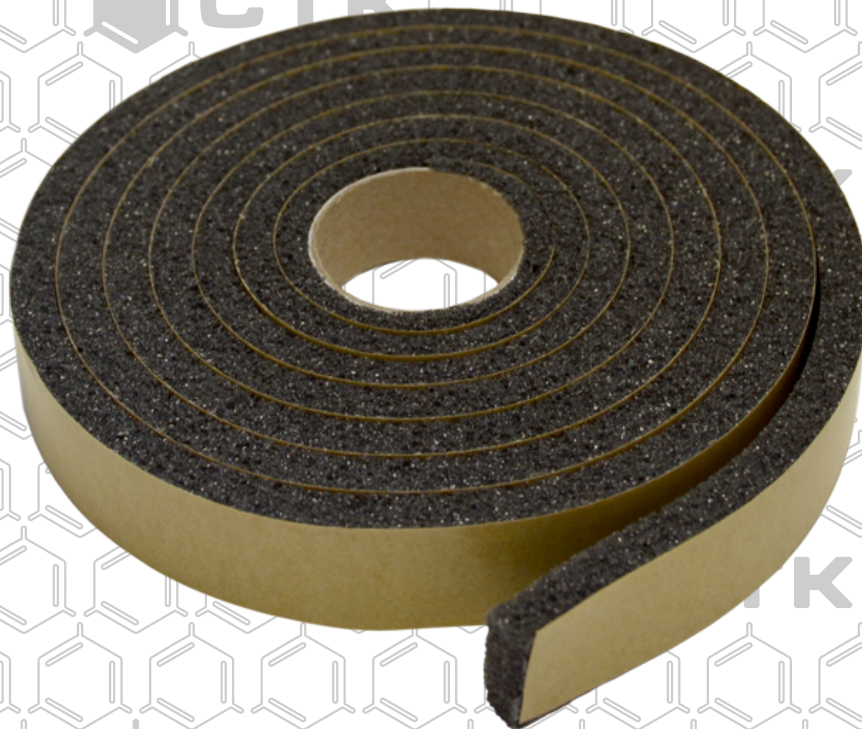

CTK

ENJOY
SURROUND
SOUND

CTK SoftTape

Technical characteristics

Size	20x7x2000 mm.
Weight per 1 tape	0.027 kg.
Rolls in package	1
Lenght per package	2 m.

Self-adhesive sealing and anti-creaking material based on foamed polyurethane in the foam of a tape. Due to the special polymer impregnation, the material can restore its shape. Produced in the foam of tape.

Where to use?

Door	<input checked="" type="checkbox"/>
Hood	<input type="checkbox"/>
Trunks	<input type="checkbox"/>
Floor	<input type="checkbox"/>
Ceiling	<input type="checkbox"/>
Wheel arches	<input type="checkbox"/>
Other areas	<input checked="" type="checkbox"/>